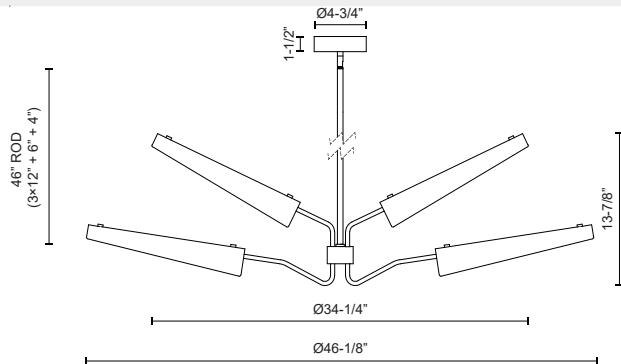

OSORIO CH347646

FIXTURE DIMENSIONS	D46-1/8" x H13-7/8"
LIGHT SOURCE	LED with DC Driver
WATTAGE	31W
TOTAL LUMENS	2320lm
DELIVERED LUMENS	605lm*
VOLTAGE	120V
COLOR TEMPERATURE	2700K
CRI (RA)	90CRI
DIMMABLE	Yes, TRIAC/ELV Dimmer (Not Included)
MATERIAL	Steel + Copper
SHADE DETAILS	Steel Shade
ROD LENGTH	46" Max (3x12" + 1x6" + 1x4")
WIRE LENGTH	144"
MINIMUM HANG HEIGHT	20"
SLOPED CEILING ADAPTABLE	Yes, Up to 45 Degrees
ILLUMINATION DIRECTION	Down
LOCATION	Dry
CANOPY DIMENSIONS	D4-3/4" x H1-1/2"
CEC TITLE 24 JA8	Yes, JA8-2022
BRAND	Alora

[D - Diameter, L - Length, W - Width, H - Height, E - Extension]

AVAILABLE FINISHES:

CH347646MMVVB
Matte
White/Vintage
Brass

CH347646MBVB
Matte
Black/Vintage
Brass

*For complete warranty terms, please visit: www.aloralighting.com/warranty