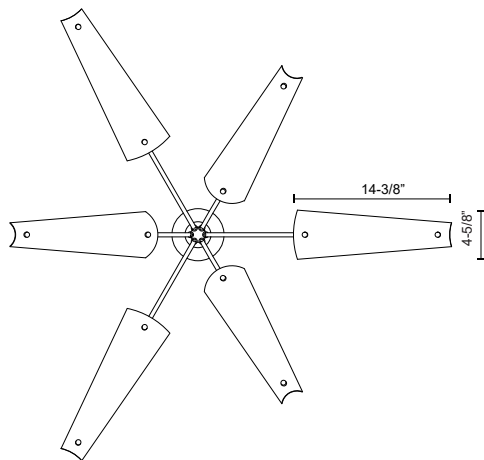

OSORIO CH347646

FIXTURE DIMENSIONS	D46-1/8" x H13-7/8"
LIGHT SOURCE	LED with DC Driver
WATTAGE	31W
TOTAL LUMENS	2320lm
DELIVERED LUMENS	605lm*
VOLTAGE	120V
COLOR TEMPERATURE	2700K
CRI (RA)	90CRI
DIMMABLE	Yes, TRIAC/ELV Dimmer (Not Included)
MATERIAL	Steel + Copper
SHADE DETAILS	Steel Shade
ROD LENGTH	46" Max (3x12" + 1x6" + 1x4")
WIRE LENGTH	144"
MINIMUM HANG HEIGHT	20"
SLOPED CEILING ADAPTABLE	Yes, Up to 45 Degrees
ILLUMINATION DIRECTION	Down
LOCATION	Dry
CANOPY DIMENSIONS	D4-3/4" x H1-1/2"
CEC TITLE 24 JA8	Yes, JA8-2022
BRAND	Alora

[D - Diameter, L - Length, W - Width, H - Height, E - Extension]

AVAILABLE FINISHES:

CH347646MMVVB
Matte
White/Vintage
Brass

CH347646MBVB
Matte
Black/Vintage
Brass

*For complete warranty terms, please visit: www.aloralighting.com/warranty