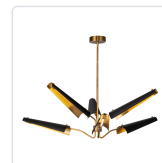

OSORIO CH347646

FIXTURE DIMENSIONS	D46-1/8" x H13-7/8"
LIGHT SOURCE	LED with DC Driver
WATTAGE	31W
TOTAL LUMENS	2320lm
DELIVERED LUMENS	605lm*
VOLTAGE	120V
COLOR TEMPERATURE	2700K
CRI (RA)	90CRI
DIMMABLE	Yes, TRIAC/ELV Dimmer (Not Included)
MATERIAL	Steel + Copper
SHADE DETAILS	Steel Shade
ROD LENGTH	46" Max (3x12" + 1x6" + 1x4")
WIRE LENGTH	144"
MINIMUM HANG HEIGHT	20"
SLOPED CEILING ADAPTABLE	Yes, Up to 45 Degrees
ILLUMINATION DIRECTION	Down
LOCATION	Dry
CANOPY DIMENSIONS	D4-3/4" x H1-1/2"
CEC TITLE 24 JA8	Yes, JA8-2022
BRAND	Alora

[D - Diameter, L - Length, W - Width, H - Height, E - Extension]

AVAILABLE FINISHES:

CH347646MMVVB
Matte
White/Vintage
Brass

CH347646MBVB
Matte
Black/Vintage
Brass

*For complete warranty terms, please visit: www.aloralighting.com/warranty